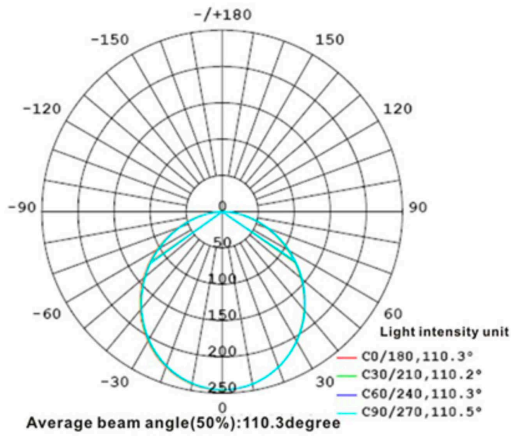

ADDITIONAL FEATURES

Profile: Slim IC-rated fixture

CRI: 90

Color Temperature: Selectable switch 3000K, 4000K & 5000K

Dimming: Triac dimming to 10% is standard

Beam Angle: 110°

Operating Temperature: -4°F to 104°F

Model	Size Wattage Lumens
14133	4 4" 10 Watts 670 lms
	6 6" 12 Watts 850 lms
	8 8" 24 Watts 1800 lms

PHOTOMETRY

4 inch

6 inch

8 inch

INSTALLATION

4 inch

EASY INSTALLATION