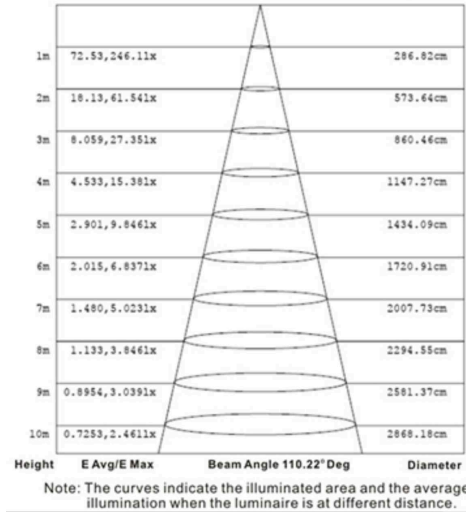

Model	Size Wattage Lumens
14133	4 4" 10 Watts 670 lms
	6 6" 12 Watts 850 lms
	8 8" 24 Watts 1800 lms

PHOTOMETRY

4 inch

6 inch

8 inch

INSTALLATION

4 inch

EASY INSTALLATION