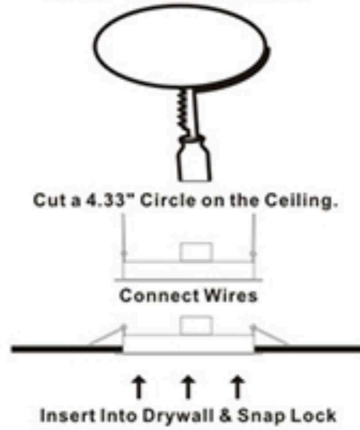

Project Name:

Type:

Quantity:

FIXTURE SPECIFICATIONS

INTENDED USE Approved for wet location, the shallow, slim, IC-rated 4", 6" or 8"-inch recessed, round light trim does not require a housing. Includes and integrates to the junction box. The trim recesses in just under two inches of cavity, making this light extremely versatile for interior spaces with minimal attic space.

Model	Size Wattage Lumens
14133	4 4" 10 Watts 670 lms
	6 6" 12 Watts 850 lms
	8 8" 24 Watts 1800 lms

PHOTOMETRY

4 inch

6 inch

8 inch

INSTALLATION

4 inch

EASY INSTALLATION

6 inch

EASY INSTALLATION

8 inch

EASY INSTALLATION