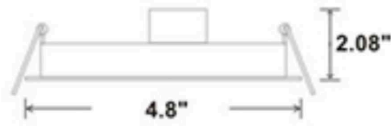

Model	Size Wattage Lumens
14133	4 4" 10 Watts 670 lms
	6 6" 12 Watts 850 lms
	8 8" 24 Watts 1800 lms

PHOTOMETRY

4 inch

6 inch

8 inch

INSTALLATION

4 inch

EASY INSTALLATION

6 inch

EASY INSTALLATION

8 inch

EASY INSTALLATION