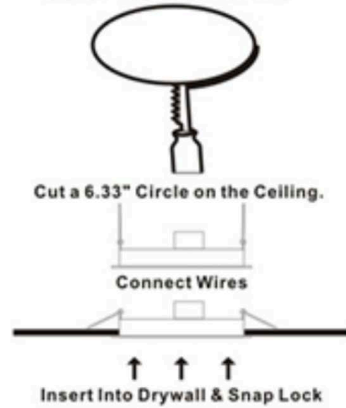

Project Name:

Type:

Quantity:

FIXTURE SPECIFICATIONS

INTENDED USE Approved for wet location, the shallow, slim, IC-rated 4", 6" or 8"-inch recessed, round light trim does not require a housing. Includes and integrates to the junction box. The trim recesses in just under two inches of cavity, making this light extremely versatile for interior spaces with minimal attic space.

Model	Size Wattage Lumens
14133	4 4" 10 Watts 670 lms
	6 6" 12 Watts 850 lms
	8 8" 24 Watts 1800 lms

PHOTOMETRY

4 inch

6 inch

8 inch

INSTALLATION

4 inch

EASY INSTALLATION

6 inch

EASY INSTALLATION

8 inch

EASY INSTALLATION