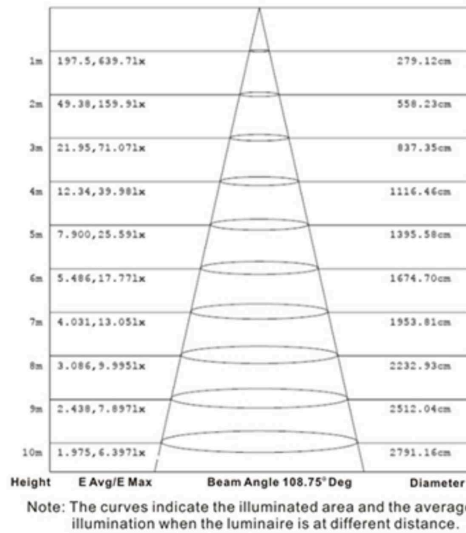

Model	Size Wattage Lumens
14133	4 4" 10 Watts 670 lms
	6 6" 12 Watts 850 lms
	8 8" 24 Watts 1800 lms

PHOTOMETRY

4 inch

6 inch

8 inch

INSTALLATION

4 inch

EASY INSTALLATION