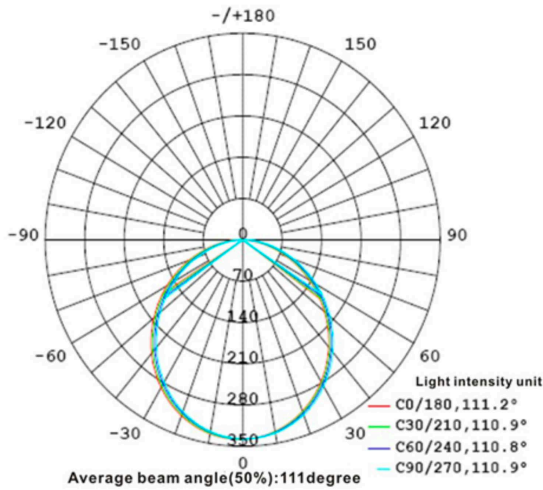

ADDITIONAL FEATURES

Profile: Slim IC-rated fixture

CRI: 90

Color Temperature: Selectable switch 3000K, 4000K & 5000K

Dimming: Triac dimming to 10% is standard

Beam Angle: 110°

Operating Temperature: -4°F to 104°F

Model	Size Wattage Lumens
14133	4 4" 10 Watts 670 lms
	6 6" 12 Watts 850 lms
	8 8" 24 Watts 1800 lms

PHOTOMETRY

4 inch

6 inch

8 inch

INSTALLATION

4 inch

EASY INSTALLATION