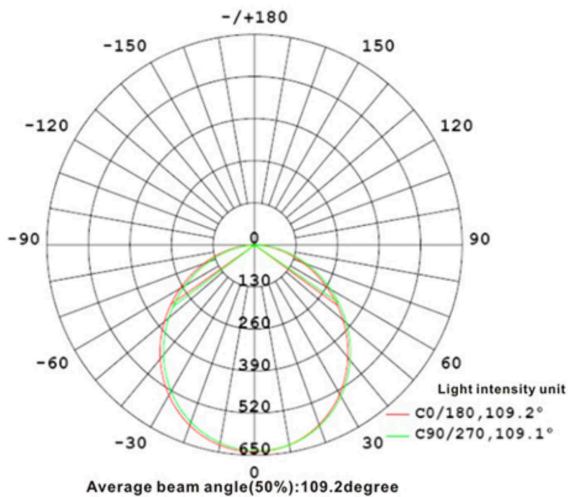

Model	Size Wattage Lumens
14133	4 4" 10 Watts 670 lms
	6 6" 12 Watts 850 lms
	8 8" 24 Watts 1800 lms

PHOTOMETRY

4 inch

6 inch

8 inch

INSTALLATION

4 inch

EASY INSTALLATION