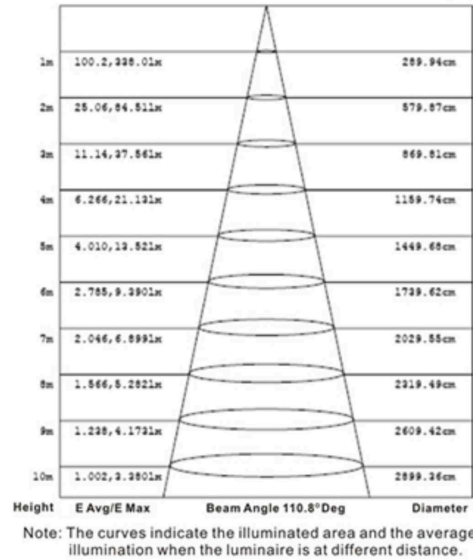

Model	Size Wattage Lumens
14133	4 4" 10 Watts 670 lms
	6 6" 12 Watts 850 lms
	8 8" 24 Watts 1800 lms

PHOTOMETRY

4 inch

6 inch

8 inch

INSTALLATION

4 inch

EASY INSTALLATION