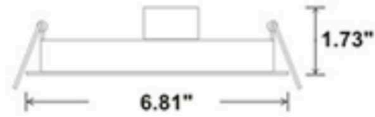

Model	Size Wattage Lumens
14133	4 4" 10 Watts 670 lms
	6 6" 12 Watts 850 lms
	8 8" 24 Watts 1800 lms

PHOTOMETRY

4 inch

6 inch

8 inch

INSTALLATION

4 inch

EASY INSTALLATION

6 inch

EASY INSTALLATION

8 inch

EASY INSTALLATION