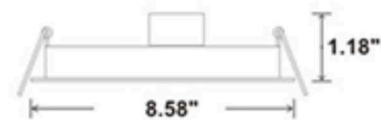

Model	Size Wattage Lumens
14133	4 4" 10 Watts 670 lms
	6 6" 12 Watts 850 lms
	8 8" 24 Watts 1800 lms

PHOTOMETRY

4 inch

6 inch

8 inch

INSTALLATION

4 inch

EASY INSTALLATION

6 inch

EASY INSTALLATION

8 inch

EASY INSTALLATION